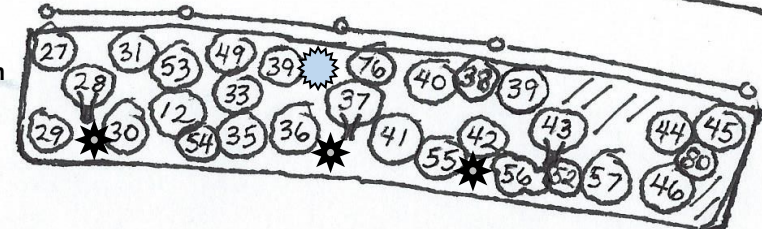

Key	Species
67	Oregano
68	Meadow sage 'Caradonna'
69	Anise hyssop
70	Tussock sedge
71	Appalachian sedge
72	Hairy beardstogie
73	Tall vervain
74	Wall germander
75	Chives
76	Black-eyed Susan cultivar

Key	Species
77	False aster
78	Shrub St. John's wort
79	Eastern star sedge
80	Great blue lobelia
Bulbs	
B	Dwarf iris
B	Star of Bethlehem
B	Snow Drops
B	Winter Aconite
B	Allium 'purple sensation'
B	Honey garlic
B	Drumstick Allium

Not to scale,
locations
approximate

Path

	Bulbs		Perennials
	Water		Annuals 3, 5, 6
	Fence		Shrubs
	Bee habitat		Sedges, rushes, ferns

(on shed)

* Please note: new plantings in addition to those here may be present
V2.0 Sept 2021