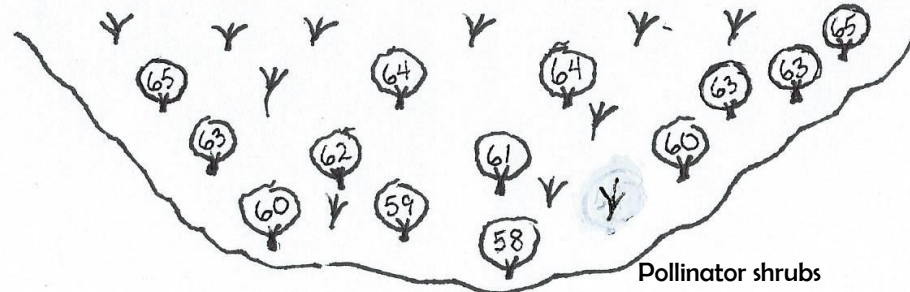

Not to scale,
locations
approximate